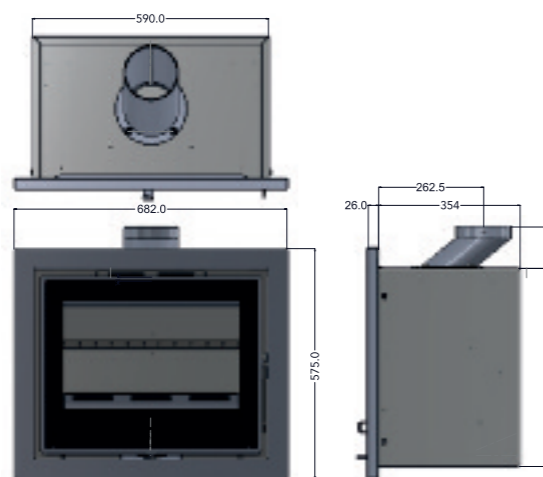

Serenity 45 Inset (50mm frame fitted)