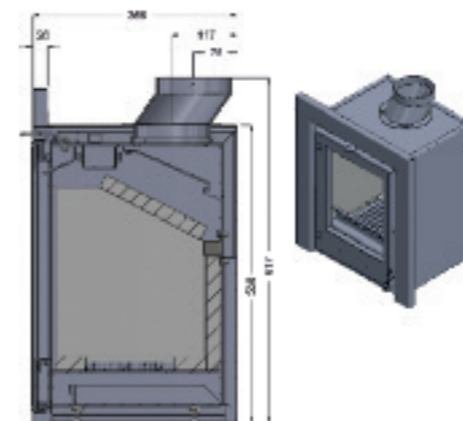

INSET STOVE: Hole dimension required (w x d x h)	405 x 340 x 560	540 x 340 x 560	605 x 360 x 525
Frame option widths (w x h)			
3 sided 50mm	492 x 576	632 x 576	682 x 525
3 sided 68mm	528 x 597	668 x 597	718 x 543
4 sided 50mm	492 x 626	632 x 622	682 x 575
4 sided 68mm	528 x 662	668 x 658	718 x 611